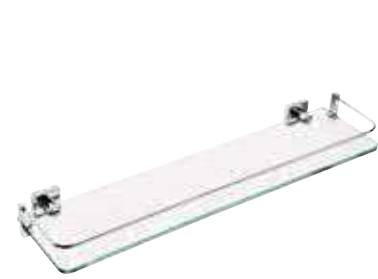

DV 04

Mensola 8 mm
Shelf
Étagère
Ablage
Стеклоянная полка – толщина стекла 8 mm
cm 60 L x 11 P x 2 H x 50 INT

• 08 € 139,00