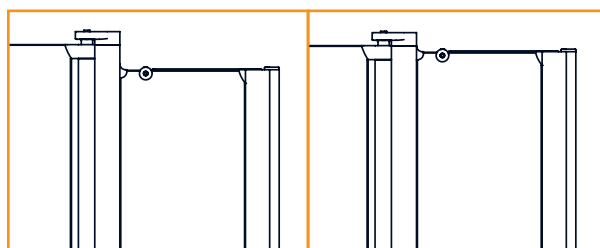

- Corner entry geoalba® 4007
- Front entry geoalba® 1007
- Round shower geoalba® 3007
- Pentangle shower geoalba® 5007

Our technical department will be happy to assist YOU at **+49(0)6202 2093-42**:
Monday - Friday 7.00 a.m. - 8.00 p.m. and Saturdays 9.00 a.m. - 6.00 p.m.