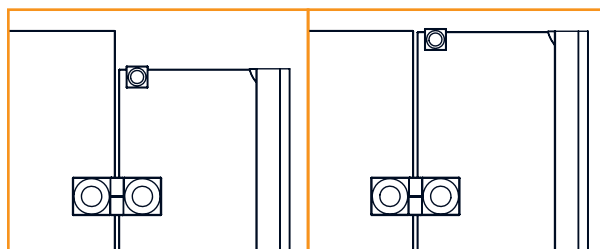

- Corner entry geoalba® 4007
- Front entry geoalba® 1007
- Round shower geoalba® 3007
- Pentangle shower geoalba® 5007

Our technical department will be happy to assist YOU at **+49(0)6202 2093-42**:
Monday - Friday 7.00 a.m. - 8.00 p.m. and Saturdays 9.00 a.m. - 6.00 p.m.