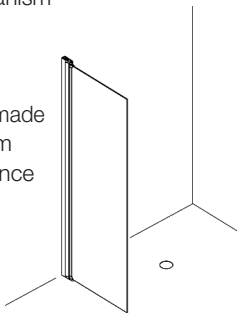

Classic
geowell® side panel
opening to the inside and outside
with raising/lowering mechanism

total height **2022 mm**
width **705-720 mm**
special dimension, custom-made
with a width up to **1100 mm**
profile in silver and silverglance