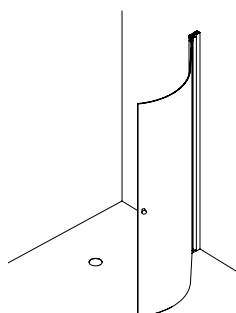

geowell® curved element

The more exclusive spacious shower enclosure for your bathroom.

Acrylic shower tray XXL – 1400 x 900 mm
Option for exact suitable front panel in L form
Further information see page 58

geowell® curved element

in ESG tempered safety glass opening to the inside and outside
with raising/lowering mechanism

total height **2022** mm, height glass top of curved element **2000** mm

up to **20** mm of precisely fitting wall adjustment in case of unevenness

Model description	Curved element in ESG (5 mm) tempered safety glass. Opening to the inside and outside. With raising/lowering mechanism. Handle in noble chrome. Profile-free installation on shower tray. Side panel fixed , right- or left-hand mounting, in ESG (5 mm) with 1 transparent acrylic stability strut (550 mm), acrylic shower tray XXL , super flat (max. inside depth 25 mm), colour white, with drain hole 90 mm, pre-assembled adjustable support frame, corner bracket, brand drain fitting with chrome cover plate.		
geowell® XXL	Model No.	Height (mm)	geowell® XXL package – consisting of:
 <p>(right-hand mounting)</p> <p>total height 2182 mm total width 1400 mm total depth 900 mm</p>	1500 (right-hand mounting)	2022	geowell® curved element
	1501 (left-hand mounting)	2000	geowell® side panel fixed with metal stability strut
		160	Acrylic shower tray XXL
Extra charge for:			
Hydrophobic (water-repellent) glass coating on the inside			
Profile colour no. 21-silverglance			
Pre-assembled front panel in L form, white (no repeat order possible for technical reasons)			
Profiles: <input type="radio"/> 01-silver <input type="radio"/> 21-silverglance Handle and metal stability strut: chromium-plated			
<input type="radio"/> geoklar			