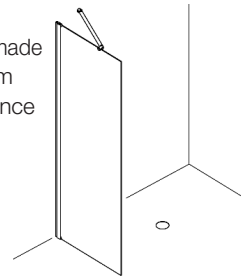

geowell® curved element

in ESG tempered safety glass opening to the inside and outside
with raising/lowering mechanism

total height **2022** mm, height glass top of curved element **2000** mm

up to **20** mm of precisely fitting wall adjustment in case of unevenness

Standard
geowell® side panel
fixed with metal stability strut

total height **2000 mm**
width **705-720 mm**
special dimension, custom-made
with a width up to **1000 mm**
profile in silver and silverglance
metal stability strut
chromium-plated